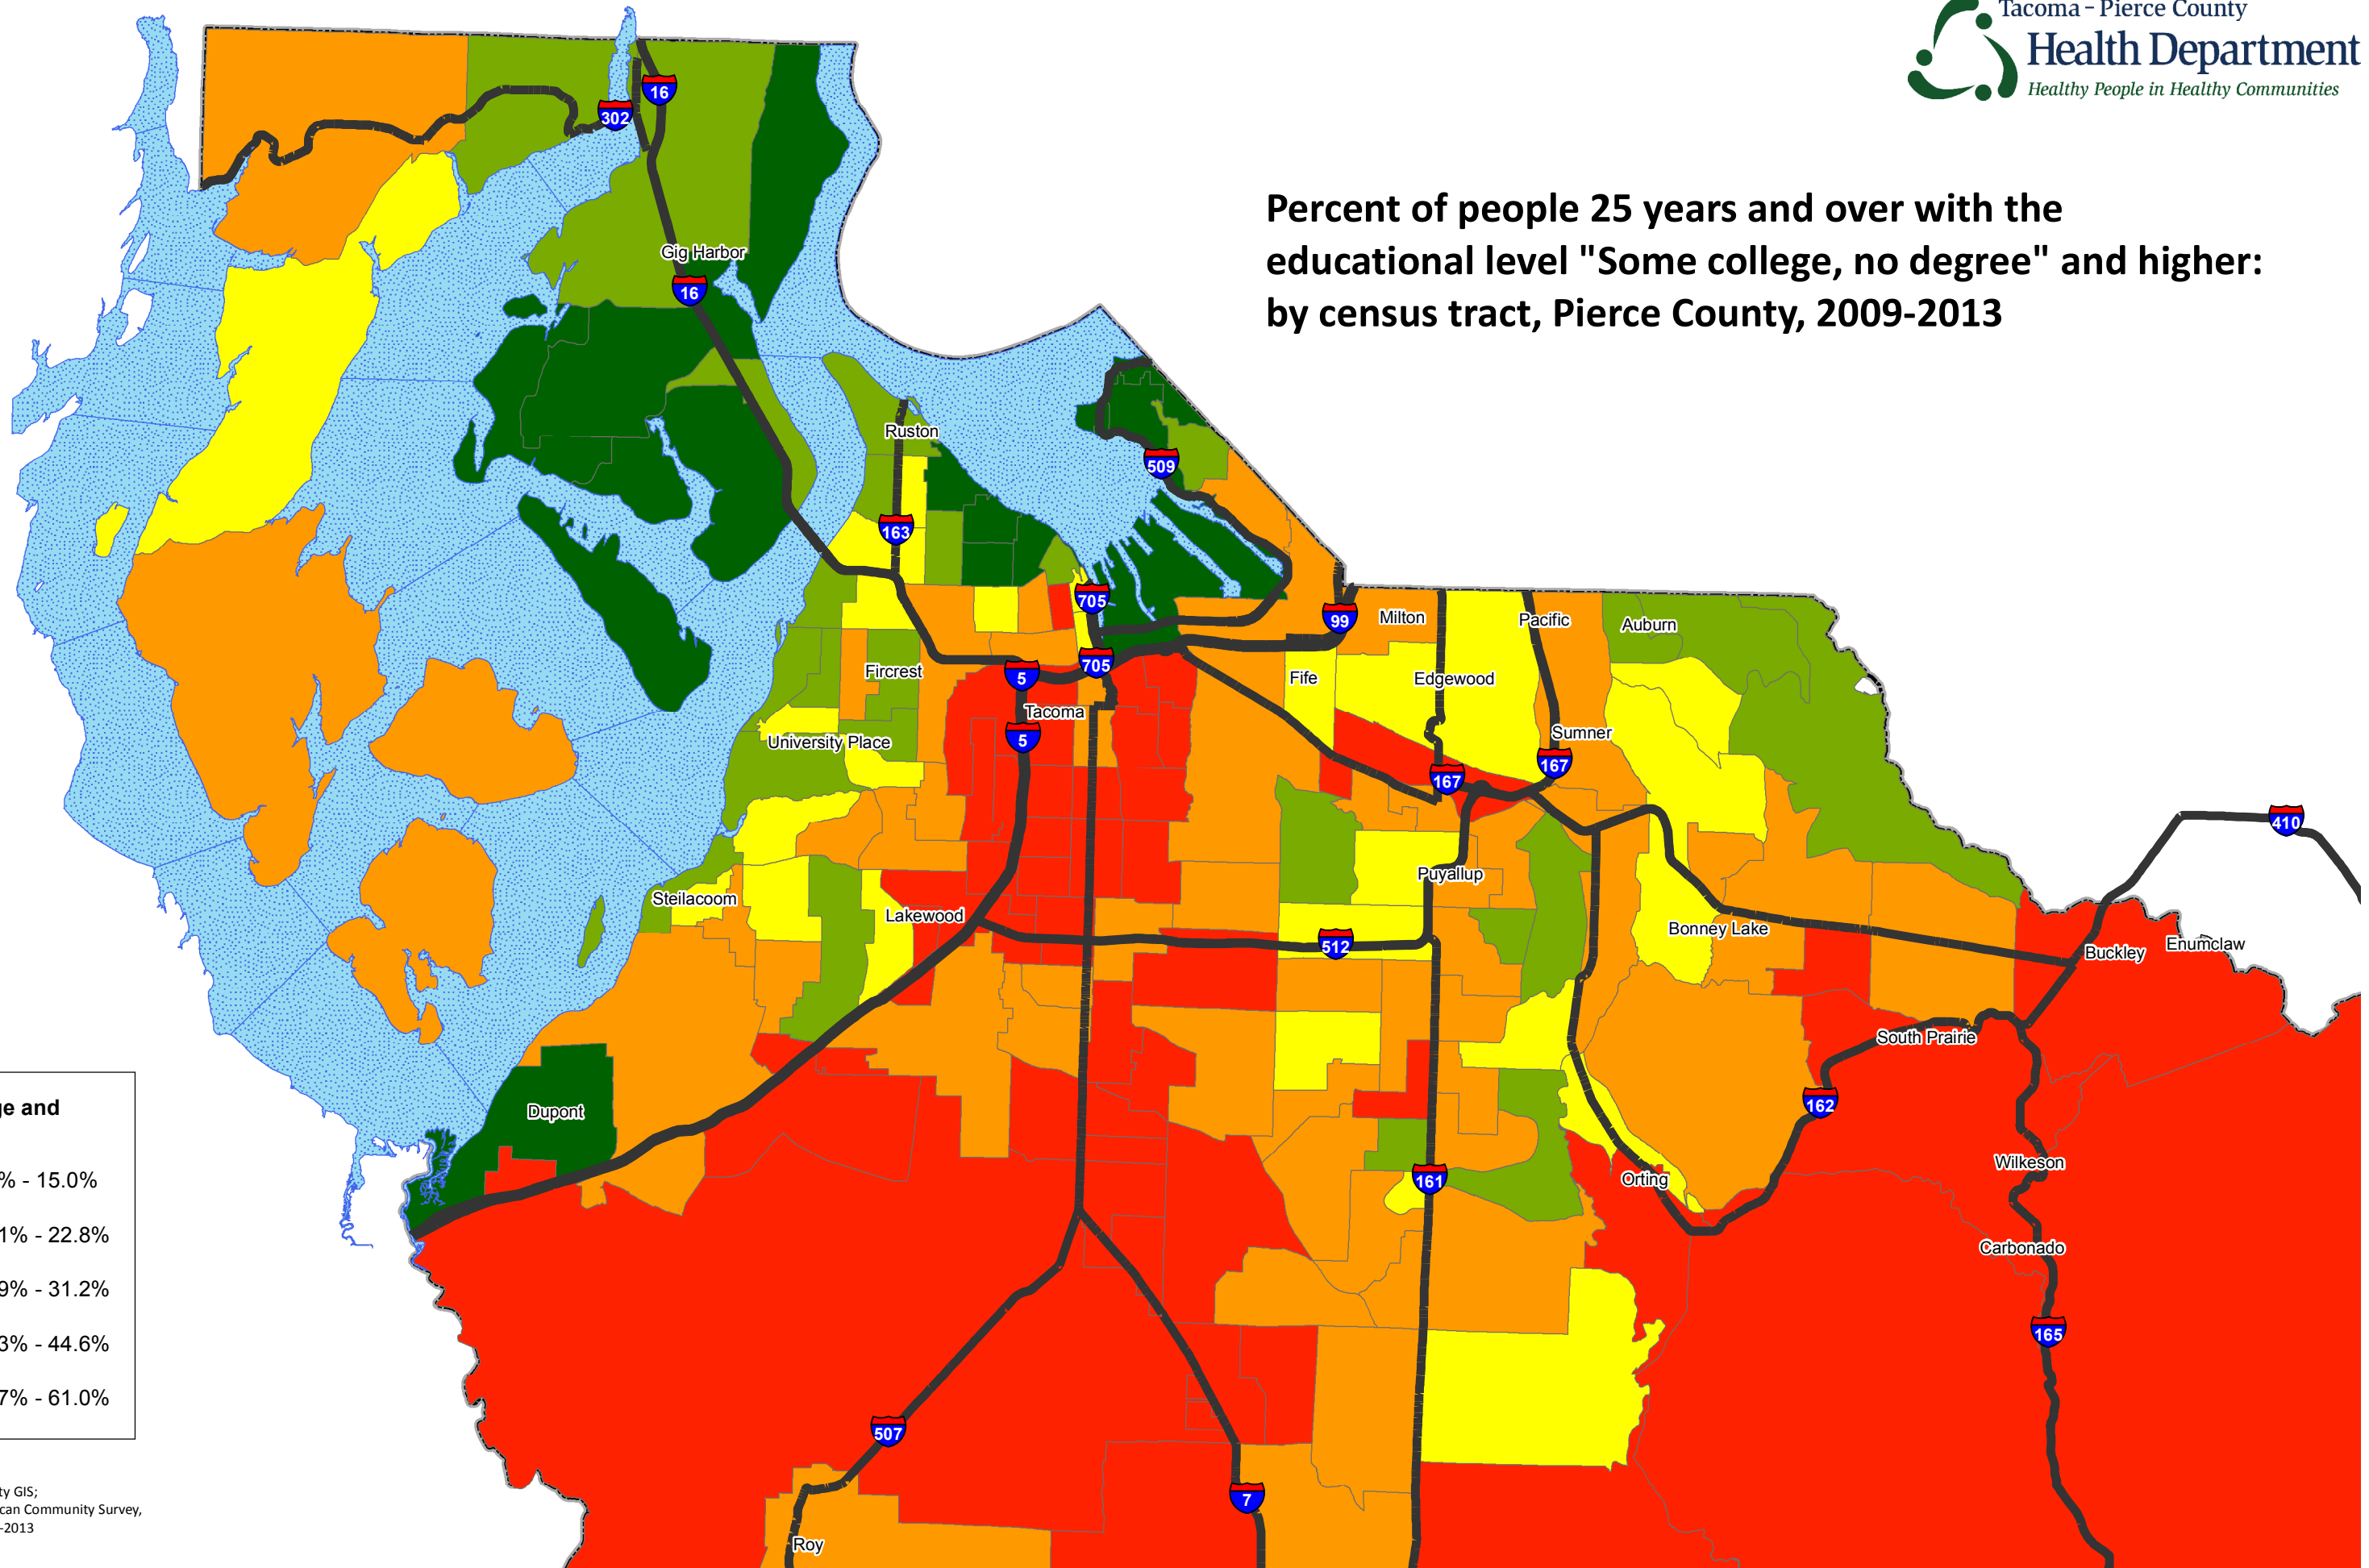

Percent of people 25 years and over with the educational level "Some college, no degree" and higher: by census tract, Pierce County, 2009-2013

Sources:
 Geography: Pierce County GIS;
 Educational level: American Community Survey,
 average figures for 2009-2013
 Map: TPCHD, ak 030915

The map features are approximate and are intended only to provide an indication of said feature.