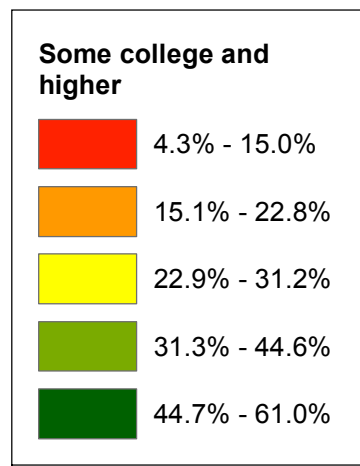

Percent of people 25 years and over with the educational level "Some college, no degree" and higher: by census tract, Pierce County, 2009-2013

Sources:
 Geography: Pierce County GIS;
 Educational level: American Community Survey,
 average figures for 2009-2013
 Map: TPCHD, ak 030915

The map features are approximate and are intended only to provide an indication of said feature.